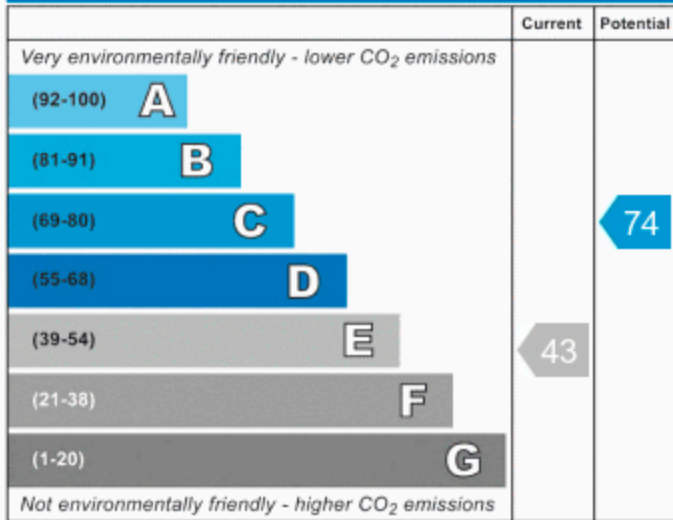

Energy Efficiency Rating

England, Scotland & Wales

EU Directive
2002/91/EC

Environmental Impact (CO₂) Rating

England, Scotland & Wales

EU Directive
2002/91/EC