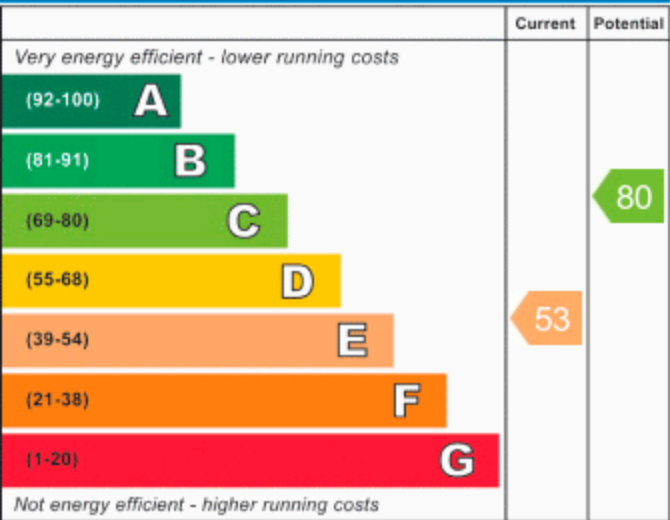

Energy Efficiency Rating

England, Scotland & Wales

EU Directive
2002/91/EC

Environmental Impact (CO₂) Rating

England, Scotland & Wales

EU Directive
2002/91/EC